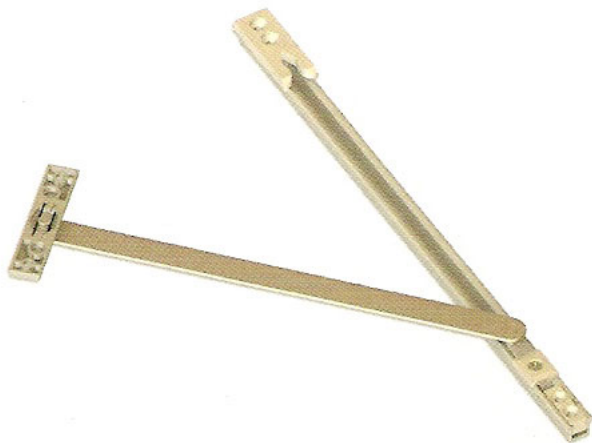

## Safely restricted

IFI has launched a simple, yet effective, hardware device to hold doors open, preventing shutting and slamming of doors in normal wind conditions. The Sabre Hold Open Door Restrictor is the latest addition to the Sabre range of hardware from IFI.

The restrictor, which, the company says, is ideal for French doors, provides a safety solution in situations where there are young children. The restrictor can prevent the sudden closing of doors that can trap fingers between a door and its frame if the door closes unintentionally.

The restrictor can also be easily disconnected to allow unrestricted operation. The product is easy to install on PVCU doors with a Euro-groove. A slim-line version is also available for timber doors and composite doors. The IFI Sabre restrictor is available in two sizes: 335mm and 500mm with a choice of passivated mild or stainless steel. An addition to the range of Sabre Hardware, IFI also supplies fixings, tools, sealants, chemicals, other branded hardware and consumables exclusive to window fabricators and installers. □