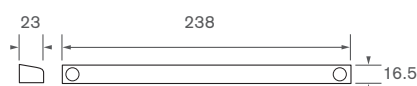

F Vent

Slotvent

Physical specification

All measurements in millimetres

Features and benefits

Slimline, unobtrusive finish on profile when installed.

Up to 2634mm² equivalent area.

Clip fit and screw fix installation options.

10 or 12mm rout options.

Models and control options

Product Code	Equivalent area (mm²)	Dimensions (mm) l x h x d	Slot height (mm)	Slot size (mm)			Control	Colour
				Length	Central gap	Length		
1250FB	1342	238 x 16.5 x 23	10	192			B	W, BW, B, T, WIBO, WITO
	1362		12	194				
2500FB	2583	383 x 16.5 x 23	10	163.5	10	163.5	B	W, BW, B, T, WIBO, WITO
	2634		12	164.5	10	164.5		

Scottish Building Regulations: Free Area Performance (see page 11 for full details), 1250FB = 2000mm², 2500FB = 4000mm² (using 12mm rout option). **Control:** Bottom (B). **Colour:** White (W), Brown (B), Tan (T), Brilliant White (BW), White Inner Brown Outer (WIBO), White Inner Tan Outer (WITO).

Performance

BS EN 1026: 2000 Air Permeability

Window vent	@ 50Pa (m³/hr)	@ 50Pa (l/s)
1250FB	0.53	0.10
2500FB	0.36	0.14

BS EN 1027: 2000 Watertightness

Window vent	Pressure @ no leakage (Pa)	Classification
1250FB	750	E750
2500FB	600	8A

BS EN ISO 717-1: 1997 Airborne Sound Insulation (dB)

Window vent	Dn,e,w (dB) Open
1250FB	37
2500FB	33

Clip Fit

The F Vent is available with a clip fit installation option which offers valuable installation time savings in production and onsite. The clip has been designed to fit securely to a range of profile depths and is provided already installed in the ventilator body.

1250FB

2500FB

Ordering information

To Order: 2500FB + colour option e.g. W (white), if you require clip fit add a 'C' as follows: 2500FBCW