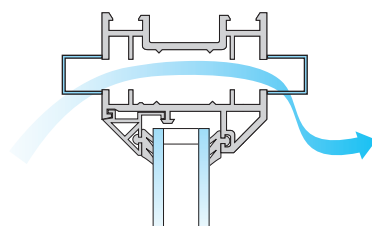

F Vent

Slotvent

Physical specification

All measurements in millimetres

Features and benefits

Slimline, unobtrusive finish on profile when installed.

Up to 2634mm² equivalent area.

Clip fit and screw fix installation options.

10 or 12mm rout options.

Models and control options

| Product Code | Equivalent area (mm ²) | Dimensions (mm) l x h x d | Slot height (mm) | Slot size (mm) | | | Control | Colour |
|--------------|------------------------------------|---------------------------|------------------|----------------|-------------|--------|---------|-------------------------|
| | | | | Length | Central gap | Length | | |
| 1250FB | 1342 | 238 x 16.5 x 23 | 10 | 192 | | | B | W, BW, B, T, WIBO, WITO |
| | 1362 | | 12 | 194 | | | | |
| 2500FB | 2583 | 383 x 16.5 x 23 | 10 | 163.5 | 10 | 163.5 | B | W, BW, B, T, WIBO, WITO |
| | 2634 | | 12 | 164.5 | 10 | 164.5 | | |